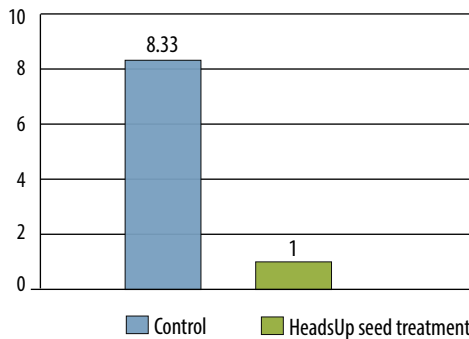

RightStart™ / Ultra

All the value you receive from RightStart™ /FI with the addition of EPA registered biological HeadsUp® that adds protection against White Mold and Sudden Death Syndrome.

Benefits of using RightStart/Ultra:

- Full-season activity to defend plant against Sudden Death Syndrome and White Mold.
- Increased root development and plant health.
- One container for ease of use.

Research and trial studies:

White Mold Seed Treatment Trial

ISU, Dr. XB Yang

Number of sclerotia per 2800 seed sample*

White Mold Soybean Trial

ISU, Dr. XB Yang

Average means of number of White Mold diseased plants/plot

*Test conducted on grain sample testing number of sclerotia in the grain.