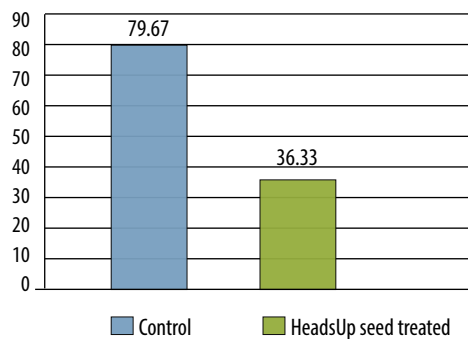

ISU, Dr. XB Yang

Number of sclerotia per 2800 seed sample*

White Mold Soybean Trial

ISU, Dr. XB Yang

Average means of number of White Mold diseased plants/plot

*Test conducted on grain sample testing number of sclerotia in the grain.